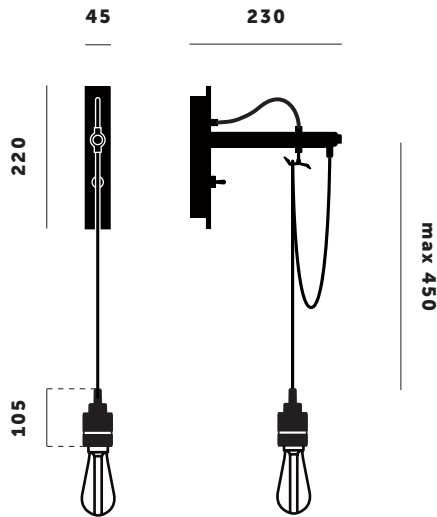

## HOOKED WALL / NUDE

A wall light made from solid metal with matt rubber detailing. The base is finished in either *stone* or *graphite* powder coating. The pendant length can be adjusted to suit and hooked onto a solid metal hook. Buster + Punch offers a range of light bulbs that look great with this light and are sold separately.

## HOOKED WALL / NUDE

**SPECIFICATIONS:**

Wall light  
 Solid metal lamp holder  
 Solid metal hook  
 E27 / 200-240V / IP20  
 Max 40W bulb  
 Bulbs sold separately  
 CE Class 1 approval

**FROM THE BACK:**