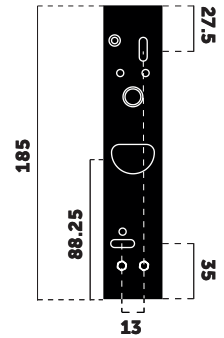

## HOOKED WALL / NUDE

**SPECIFICATIONS:**

Wall light  
 Solid metal lamp holder  
 Solid metal hook  
 E27 / 200-240V / IP20  
 Max 40W bulb  
 Bulbs sold separately  
 CE Class 1 approval

**FROM THE BACK:**