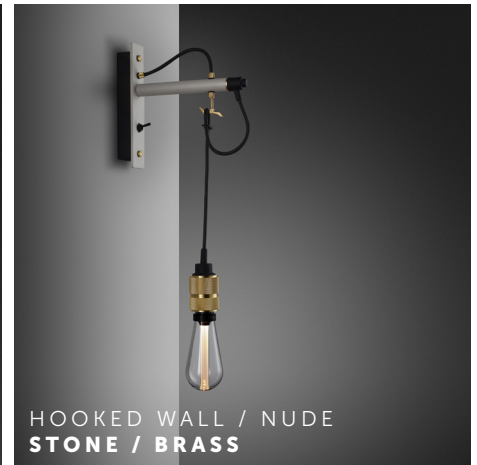

## HOOKED WALL / NUDE

TECH SPEC

HOOKED WALL / NUDE  
GRAPHITE / STEEL

HOOKED WALL / NUDE  
STONE / BRASS

HOOKED WALL / NUDE  
STONE / SMOKED BRONZE

## HOOKED WALL / NUDE

A wall light made from solid metal with matt rubber detailing. The base is finished in either *stone* or *graphite* powder coating. The pendant length can be adjusted to suit and hooked onto a solid metal hook. Buster + Punch offers a range of light bulbs that look great with this light and are sold separately.

## HOOKED WALL / NUDE

**SPECIFICATIONS:**

Wall light  
 Solid metal lamp holder  
 Solid metal hook  
 E27 / 200-240V / IP20  
 Max 40W bulb  
 Bulbs sold separately  
 CE Class 1 approval

**FROM THE BACK:**